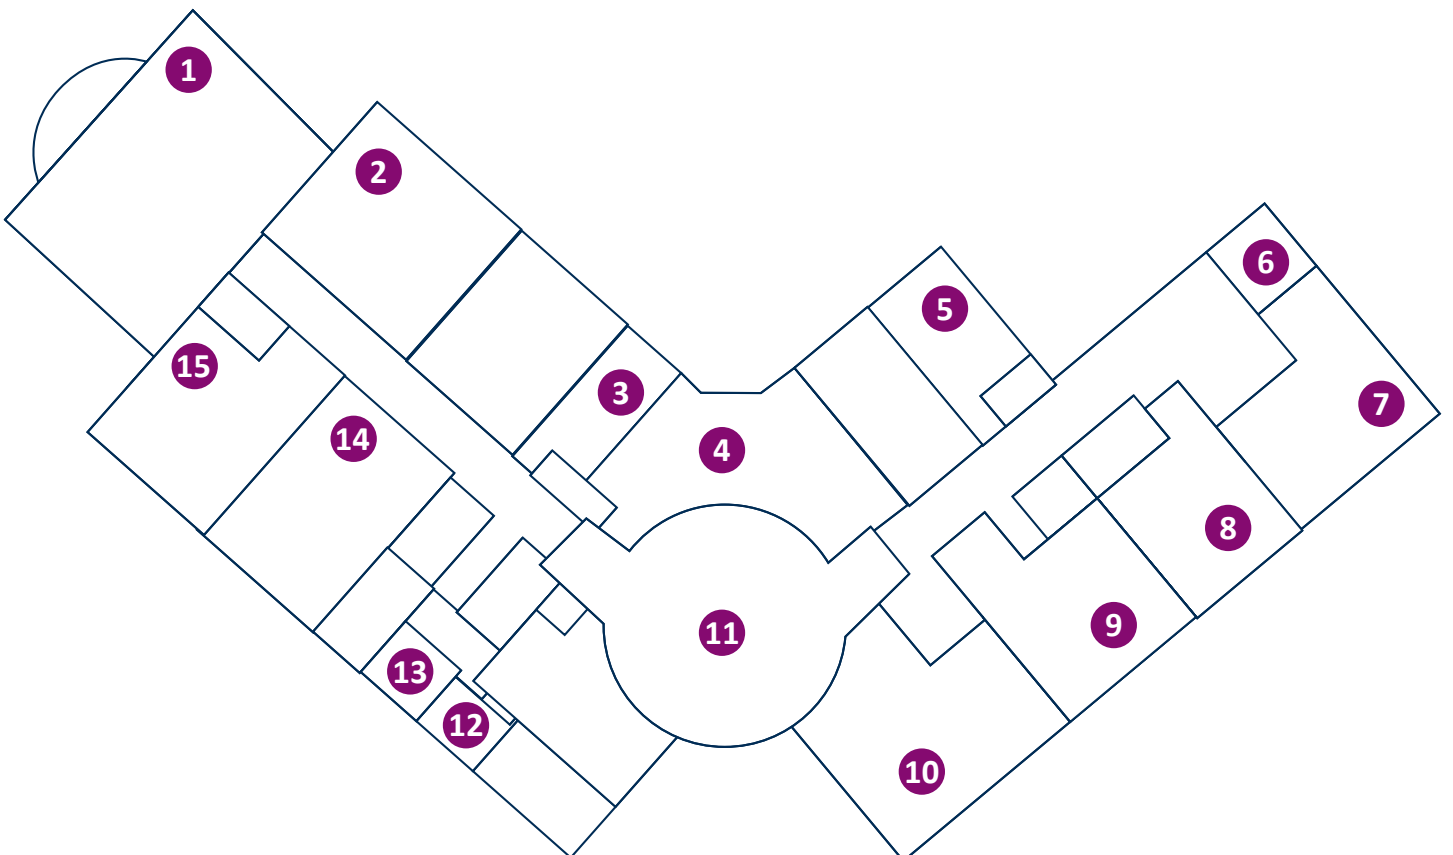

1 Theatre

2 TV Studio

3 PC3

4 Cyber Lounge / Dinmore Diner

5 Seminar Room 1

6 Radio Studio

7 PDA1

8 PDA2

9 Seminar Room 2

10 Library

11 Reception

12 Edit Suite

13 Back Office

14 PC1/Apple

15 PC2

Directions from M6/M55

Please note, Blackpool is a 30mph or less zone. Speed cameras operate on this route.

1. Take the M55 to Blackpool (Junction 4)
2. Take the third exit following signs for Blackpool. (A583)
3. Carry straight on at the traffic lights. With Glasdon Designs on your left, follow signs for Blackpool.
4. You will pass a windmill on your left. At the next set of lights, carry straight on.
5. With McDonald's on your left; carry straight on at these lights.
6. At the next set of lights, you will turn right, following signs for the hospital. (A587)
7. Carry straight on through the next set of lights.
8. At the next mini roundabout, carry straight on, keeping the Park on your left. You will pass the Zoo on your right.
9. At the next roundabout, take the third exit onto Newton Drive.
10. After about 150 yards, take the first left onto Bathurst Avenue, you should be able to see the Blackpool CLC at the top of the road.
11. At the give way sign, turn left.
12. The car park entrance is the first opening on the left.